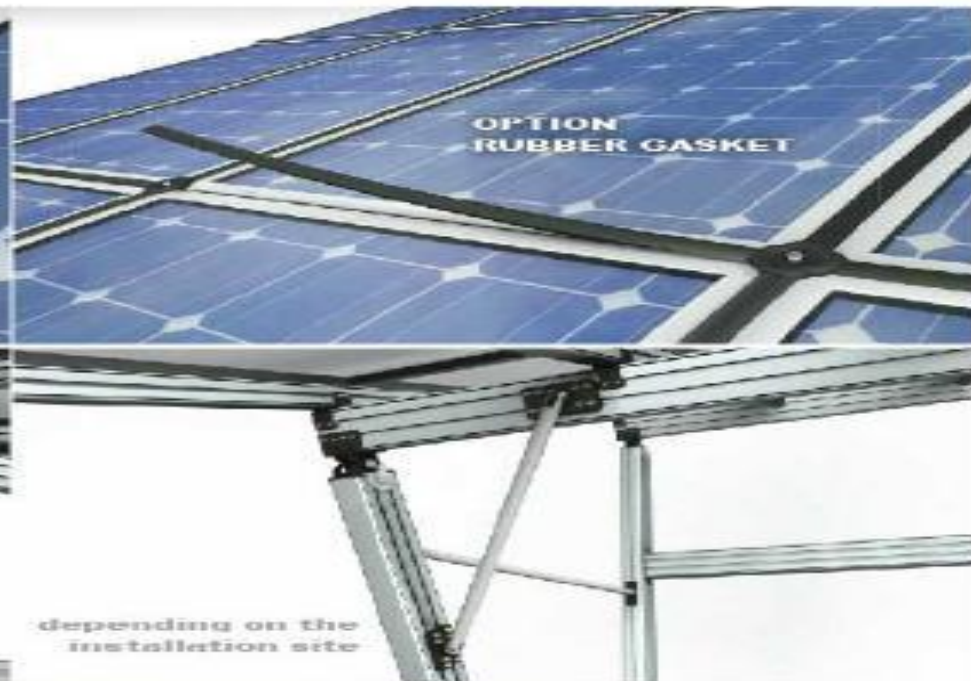

SISTEMA DE MONTAJE