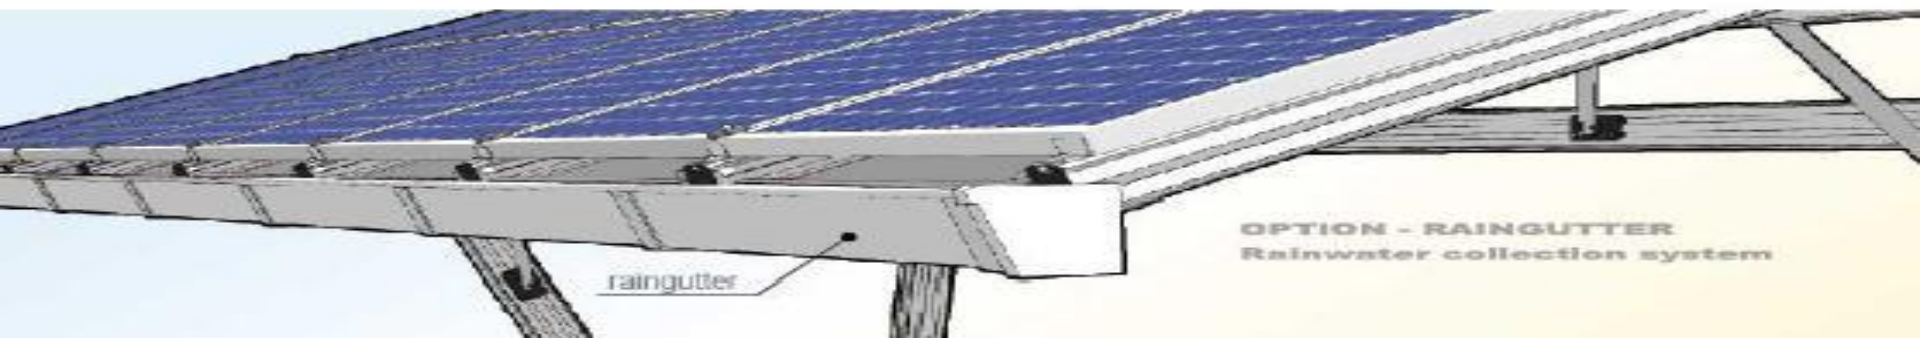

OPTION - TV LED

Ideal solution for the installation in primary urban parking places, providing high visibility.

SISTEMA DE MONTAJE

Aluci 

SISTEMA DE MONTAJE

OPCIONES ADICIONALES

OPTION- WIND TURBINE

Windpower generator suitable for windy regions.
Power at full capacity: 300 watt.

OPTION - INTERNAL COATING

Special closing system through aluminium panels, provided with lateral guides

- Fully watertight
- Having the purpose of inside elegant finishing

OPTION - RAINGUTTER

Rainwater collection system