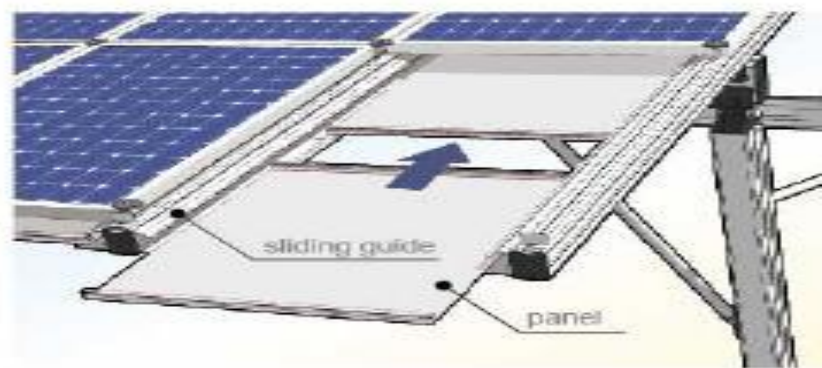

OPTION - INTERNAL COATING

Special closing system through aluminium panels, provided with lateral guides

- Fully watertight
- Having the purpose of inside elegant finishing

OPTION - RAINGUTTER

Rainwater collection system